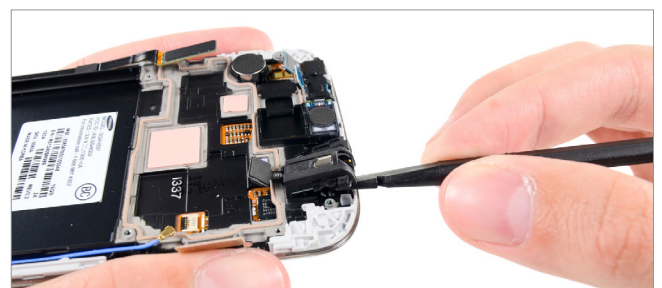

iFixit.com provides you teardown and repair manuals - step by step with pictures and all necessary advice and information. Everything in a simple to use catalogue arranged by manufacturer and device. From „how to apply a screen protector“ to „how to change a broken display“. They even include a list of needed parts and tools.